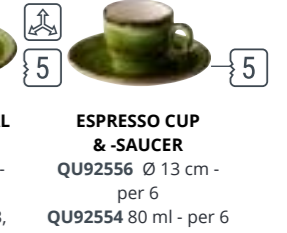

COFFEE & TEA
Q AUTHENTIC JERSEY