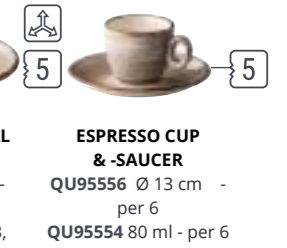

COFFEE & TEA
Q AUTHENTIC JERSEY