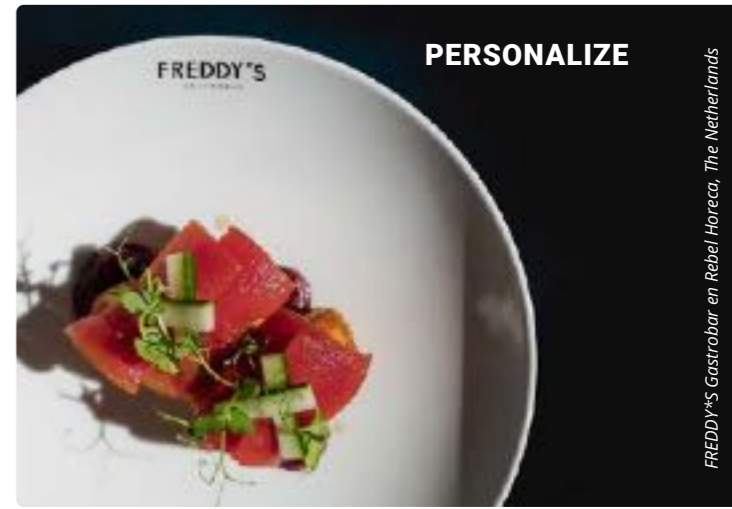

FREDDY'S Gastrobar en Rebel Horeca, The Netherlands

Mr. Sammi, The Netherlands

PERSONALIZE

FREDDY'S Gastrobar en Rebel Horeca, The Netherlands

PERSONALIZE YOUR PORCELAIN, GLASSWARE OR GREASEPROOF PAPER

Personalized porcelain, glassware or greaseproof paper makes your table setting even more unique and personal! Due to the wide variety of possibilities within our ranges, we look at each project individually. We can send you a **quote**, matching your specific requirements. Quotes for glassware and porcelain are possible from 48 pieces and for greaseproof paper from 40 packs. Your logo is burned into the porcelain and is **dishwasher safe**. Simply send us your logo/design digitally as **EPS** file with the desired pantone colours in PMS. You can also receive **samples**, for which costs will be charged. After your final confirmation, the products will be printed. This usually takes around three weeks.