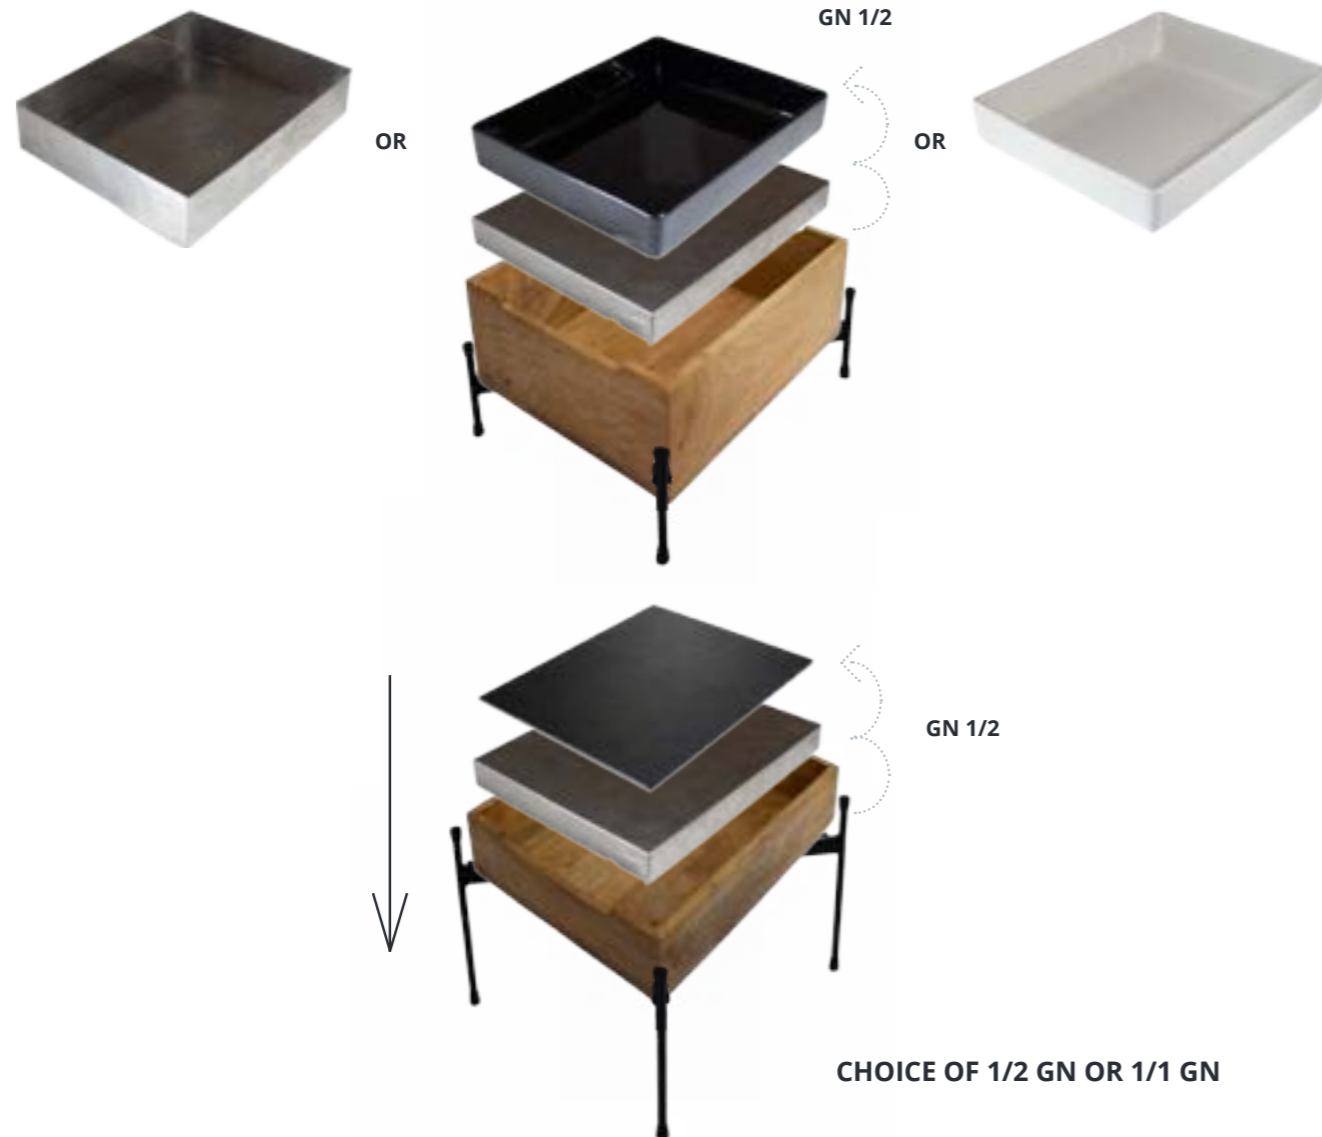

TRAYS, RISERS AND COOLING SOLUTIONS

Discover our latest buffet collection, where style and functionality come together perfectly for any cold buffet presentation. This collection features **gastronorm buffet items**, including cutlery holders, wooden, porcelain, and stainless steel buffet trays, cooling elements, slate presentation boards, and buffet holders with cutouts, offering endless combination possibilities. Thanks to the convenient gastronorm format, all components are easily interchangeable and simple to combine for the ideal setup. The natural wood finish adds a warm, rustic touch to your buffet, while the **cooling elements** ensure that your dishes stay at the perfect temperature for up to 3 to 4 hours.

GASTRONORM COOLING SOLUTIONS

CHOICE OF 1/2 GN OR 1/1 GN