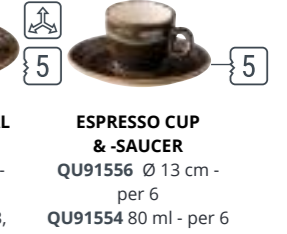

COFFEE & TEA
Q AUTHENTIC JERSEY